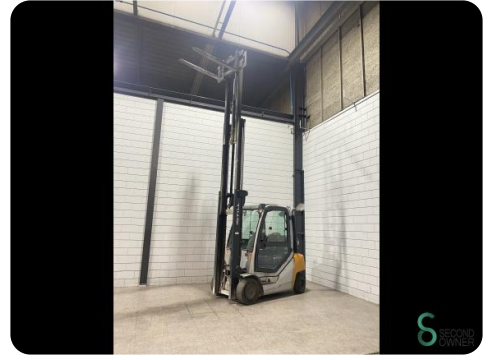

Forklift - Still RX 70-25 T

Forklift - Still RX 70-25 T

WKH5.787

LPG

5400mm

2500kg

8331

2019

Brand	Still
Model	RX 70-25 T
Year	2019

Specifications

Drive	LPG
Options	Free-lift, Full cabin, Verwarming, Work lights
Free lift	1830mm
Maximum fork width	900mm
Overhead clearance	2450mm
Attachment	4th valve to fork carriage, Side-shift

Dimensions

Length	3600
Width	1180
Height	2190
Weight	3792

Havenweg 6
6603AS Wijchen

T: +31 6 11462913
E: Koen@secondowner.com
W: <https://secondowner.com>