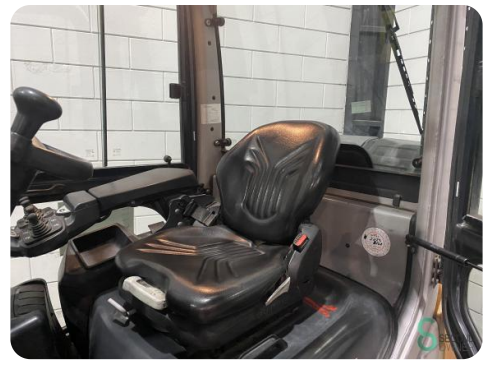

Havenweg 6
6603AS Wijchen

T: +31 6 11462913
E: Koen@secondowner.com
W: <https://secondowner.com>