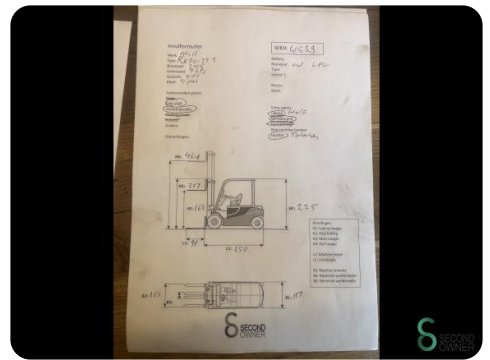

## Forklift - Still RX 70-25 T

WKH.4559

LPG

4640mm

2500kg

7680

2015

<b>Brand</b>	Still
<b>Model</b>	RX 70-25 T
<b>Year</b>	2015

### Specifications

<b>Drive</b>	LPG
<b>Options</b>	Free-lift, Half cabin, Work lights
<b>Free lift</b>	1620mm
<b>Maximum fork width</b>	1030mm
<b>Overhead clearance</b>	2250mm
<b>Attachment</b>	Side-shift

### Dimensions

<b>Length</b>	2500
<b>Width</b>	1170
<b>Height</b>	2250
<b>Weight</b>	4100

Havenweg 6  
6603AS Wijchen

T: +31 6 11462913  
E: Koen@secondowner.com  
W: <https://secondowner.com>