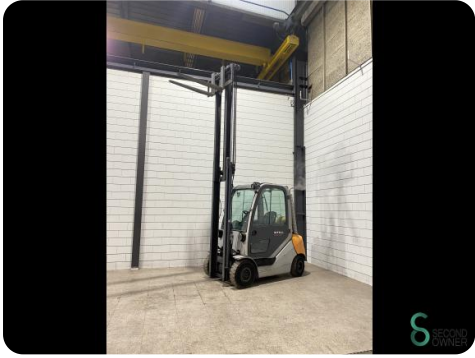

Forklift - Still RX 70-25 T

Forklift - Still RX 70-25 T

WKH5.999

LPG

4230mm

2500kg

3115

2014

Brand	Still
Model	RX 70-25 T
Year	2014

Specifications

Drive	LPG
Options	Full cabin, Verwarming, Work lights
Maximum fork width	850mm
Overhead clearance	2700mm
Attachment	4th valve to fork carriage, Side-shift
Fork length	1150mm

Dimensions

Length	2500
Width	1200
Height	2700
Weight	4156

Havenweg 6
6603AS Wijchen

T: +31 6 11462913
E: Koen@secondowner.com
W: <https://secondowner.com>