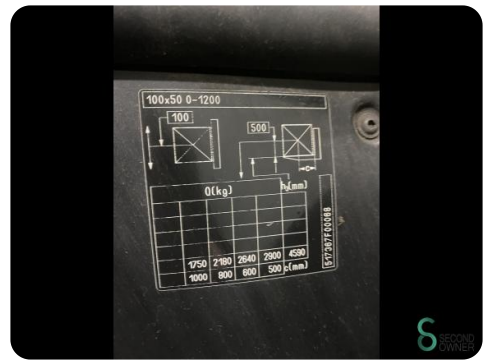

Brand	Still
Model	RX 70-30 T
Year	2015

Specifications

Drive	LPG
Options	Free-lift, Work lights, Verwarming, Full cabin, Radio
Free lift	1500mm
Overhead clearance	2200mm
Attachment	3rd+4th valve to fork carriage
Fork length	2000mm

Dimensions

Length	2700
Width	1200
Height	2200
Weight	4420

Havenweg 6
6603AS Wijchen

T: +31 6 11462913
E: Koen@secondowner.com
W: <https://secondowner.com>