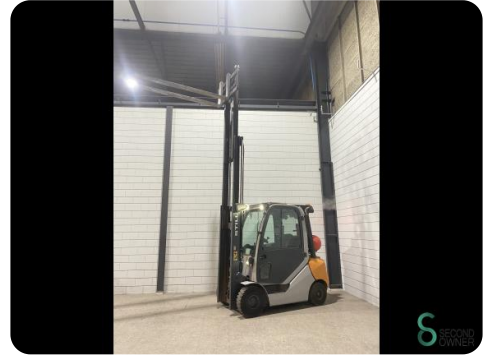

Forklift - Still RX 70-30 T

Forklift - Still RX 70-30 T

WKH.4564

LPG

4650mm

3000kg

5183

2015

Brand	Still
Model	RX 70-30 T
Year	2015

Specifications

Drive	LPG
Options	Free-lift, Work lights, Verwarming, Full cabin, Radio
Free lift	1500mm
Overhead clearance	2200mm
Attachment	3rd+4th valve to fork carriage
Fork length	2000mm

Dimensions

Length	2700
Width	1200
Height	2200
Weight	4420

Havenweg 6
6603AS Wijchen

T: +31 6 11462913
E: Koen@secondowner.com
W: <https://secondowner.com>