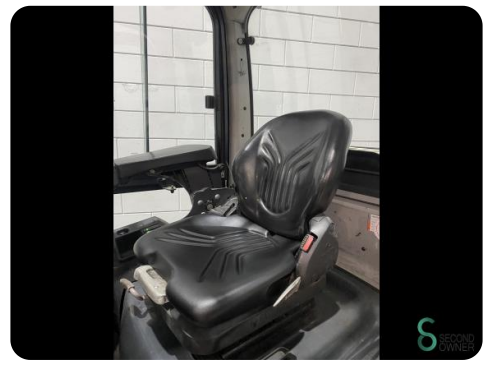

### Dimensions

<b>Length</b>	2700
<b>Width</b>	1200
<b>Height</b>	2400
<b>Weight</b>	4624

STILL RX70-30T - 5806693 22 of 31

Working condition

This unit has separate attachment

Equipmentnumber	5806693
Serialnumber	617887000047
Series	
Grade	Charge and operational
Mount	Triple
Max diameter front wheel (")	
Wheel	
Brand	STILL
Year of manufacture	2019
Drive	Gas
Color	RED
Closest Height (m)	3,375 mm
Lift Height (m)	5,300 mm
Run Length	
Width across forks	
Working hours	6,588 hrs
Capacity	3,000 kg
Charge	36
Attachment & Equipment	
Description	
STILL RX70-30T, 4 hydraulic valves, stabilizer, sidekick, front-rear spot light, safety light, full cabin with heating, working condition	
My recent bid	46,200