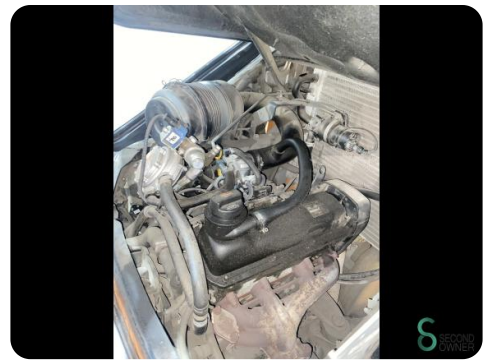

### Dimensions

<b>Length</b>	2700
<b>Width</b>	1200
<b>Height</b>	2400
<b>Weight</b>	4624

STILL RX70-30T - 5806693 22 of 31

Working condition

This unit has separate attachment

Equipmentnumber	5806693
Serialnumber	617887000047
Series	
Grade	Charge and operational
Mount	Triple
Max diameter front wheel (")	
Wheel	
Brand	STILL
Year of manufacture	2019
Drive	Gas
Color	RED
Closest Height (m)	3,375 mm
Lift Height (m)	5,300 mm
Run Length	
Width across forks	
Working hours	6,588 hrs
Capacity	3,000 kg
Charge	36
Attachment & Equipment	
Description	
STILL RX70-30T, 4 hydraulic valves, stabilizer, sidekick, front-rear spot light, safety light, full cabin with heating, working condition	
My recent bid	46,200