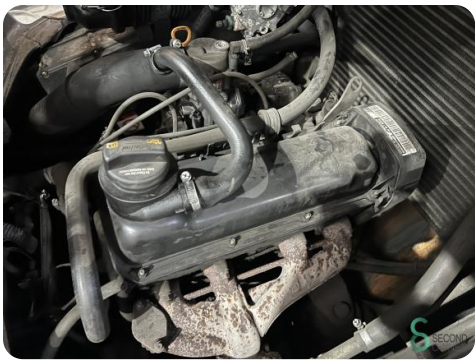

Brand	Still
Model	RX 70-30 T
Year	2007

Specifications

Drive	LPG
Motor brand	VW
Options	Work lights, Free-lift
Free lift	1550mm
Maximum fork width	1000mm
Overhead clearance	2275mm

Dimensions

Length	2660
Width	1270
Height	2275
Weight	4400