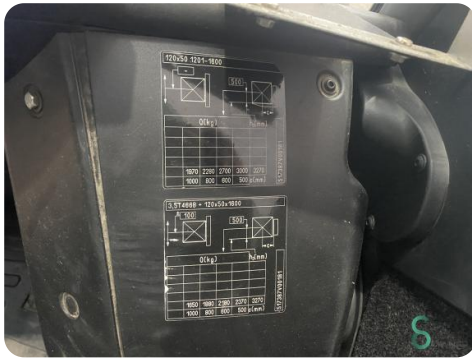

Forklift - Still RX 70-35 T

Forklift - Still RX 70-35 T

WKH6.249

3500kg

3270mm

2019

9720

LPG

Brand	Still
Model	RX 70-35 T
Year	2019

Specifications

Drive	LPG
Options	Non-marking tires, Verwarming, Full cabin, Joystick
Maximum fork width	950mm
Overhead clearance	2260mm
Attachment	3rd+4th valve to fork carriage
Fork length	1200mm

Dimensions

Length	2650
Width	1200
Height	2260
Weight	4503

Havenweg 6
6603AS Wijchen

T: +31 6 11462913
E: Koen@secondowner.com
W: <https://secondowner.com>