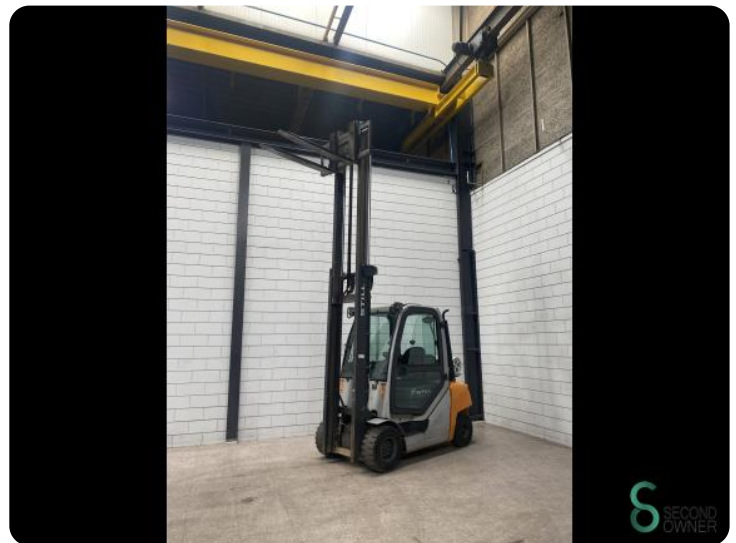

## Forklift - Still RX 70-35 T

## Forklift - Still RX 70-35 T

WKH7.329

3500kg

4260mm

LPG

2019

14309

**Brand** Still

### Specifications

<b>Drive</b>	LPG
<b>Options</b>	Work lights, Verwarming, Full cabin
<b>Maximum fork width</b>	950mm
<b>Overhead clearance</b>	2720mm
<b>Attachment</b>	Side-shift, 4th valve to fork carriage
<b>Fork length</b>	1200mm

### Dimensions

<b>Length</b>	2800
<b>Width</b>	1200
<b>Height</b>	2720
<b>Weight</b>	4503

Havenweg 6  
6603AS Wijchen

T: +31 6 11462913  
E: Koen@secondowner.com  
W: <https://secondowner.com>