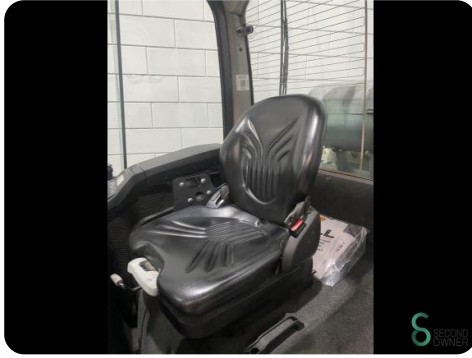

STILL		STILL GmbH Berzeliusstr. 10 D-22111 Hamburg	
Type-Modell-Typ / Serial no. -No. de série-Serien-Nr. / year-année-Baujahr	RX 70-35 T / 517405Y0009D / 2021		
Rated capacity Capacité nominale Nenn-Tragfähigkeit	3500 Kg	Unladen mass Masse à vide Leergewicht	4779 Kg
Battery voltage Tension batterie Batteriespannung	36 V	max. weight Poids max. max. Gewicht	5000 Kg
Rated drive power Puissance motrice Nenn-Antriebsleistung	36 kW	max. weight Poids max. max. Gewicht	5000 Kg
CE * see Operating Instructions voir Mode d'emploi siehe Betriebsanleitung