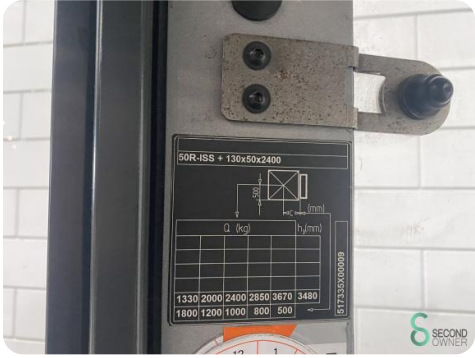

### Specifications

<b>Drive</b>	LPG
<b>Inspection valid until</b>	09.2025
<b>Options</b>	Full cabin, Verwarming, Work lights
<b>Maximum fork width</b>	1100mm
<b>Overhead clearance</b>	2450mm
<b>Attachment</b>	Side-shift

### Dimensions

<b>Length</b>	3000
<b>Width</b>	1400
<b>Height</b>	2450
<b>Weight</b>	6076

Havenweg 6  
6603AS Wijchen

**T:** +31 6 11462913  
**E:** [Koen@secondowner.com](mailto:Koen@secondowner.com)  
**W:** <https://secondowner.com>