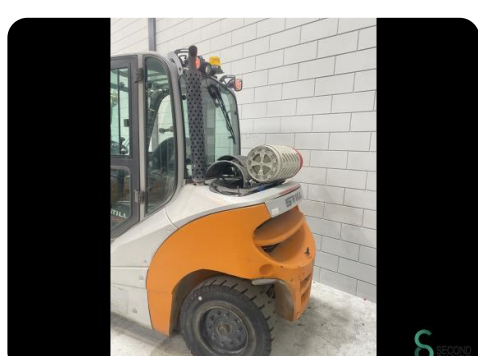

## Forklift - Still RX 70-50 T

## Forklift - Still RX 70-50 T

WKH.4611

LPG

3050mm

5000kg

3628

2017

<b>Brand</b>	Still
<b>Model</b>	RX 70-50 T
<b>Year</b>	2017

### Specifications

<b>Drive</b>	LPG
<b>Overhead clearance</b>	2350mm
<b>Attachment</b>	3rd valve to fork carriage
<b>Fork length</b>	1300mm
<b>Lifting capacity</b>	5000kg
<b>Mast</b>	Duplex

### Dimensions

<b>Length</b>	3100
<b>Width</b>	1500
<b>Height</b>	2350
<b>Weight</b>	7188

Havenweg 6  
6603AS Wijchen

T: +31 6 11462913  
E: [Koen@secondowner.com](mailto:Koen@secondowner.com)  
W: <https://secondowner.com>