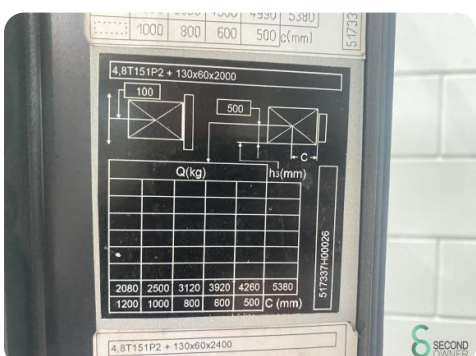

## Forklift - Still RX 70-50 T

WKH.4611

LPG

3050mm

5000kg

3628

2017

<b>Brand</b>	Still
<b>Model</b>	RX 70-50 T
<b>Year</b>	2017

### Specifications

<b>Drive</b>	LPG
<b>Overhead clearance</b>	2350mm
<b>Attachment</b>	3rd valve to fork carriage
<b>Fork length</b>	1300mm
<b>Lifting capacity</b>	5000kg
<b>Mast</b>	Duplex

### Dimensions

<b>Length</b>	3100
<b>Width</b>	1500
<b>Height</b>	2350
<b>Weight</b>	7188

Havenweg 6  
6603AS Wijchen

T: +31 6 11462913  
E: [Koen@secondowner.com](mailto:Koen@secondowner.com)  
W: <https://secondowner.com>