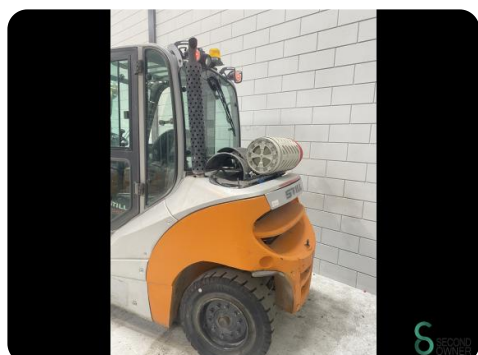

## Forklift - Still RX 70-50 T

## Forklift - Still RX 70-50 T

WKH.4611

LPG

3050mm

5000kg

3628

2017

<b>Brand</b>	Still
<b>Model</b>	RX 70-50 T
<b>Year</b>	2017

### Specifications

<b>Drive</b>	LPG
<b>Overhead clearance</b>	2350mm
<b>Attachment</b>	3rd valve to fork carriage
<b>Fork length</b>	1300mm
<b>Lifting capacity</b>	5000kg
<b>Mast</b>	Duplex

### Dimensions

<b>Length</b>	3100
<b>Width</b>	1500
<b>Height</b>	2350
<b>Weight</b>	7188

Havenweg 6  
6603AS Wijchen

T: +31 6 11462913  
E: [Koen@secondowner.com](mailto:Koen@secondowner.com)  
W: <https://secondowner.com>