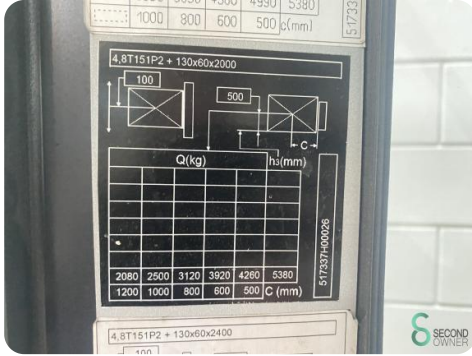

### Specifications

<b>Drive</b>	LPG
<b>Overhead clearance</b>	2350mm
<b>Attachment</b>	3rd valve to fork carriage
<b>Fork length</b>	1300mm
<b>Lifting capacity</b>	5000kg
<b>Mast</b>	Duplex

### Dimensions

<b>Length</b>	3100
<b>Width</b>	1500
<b>Height</b>	2350
<b>Weight</b>	7188

Havenweg 6  
6603AS Wijchen

T: +31 6 11462913  
E: [Koen@secondowner.com](mailto:Koen@secondowner.com)  
W: <https://secondowner.com>