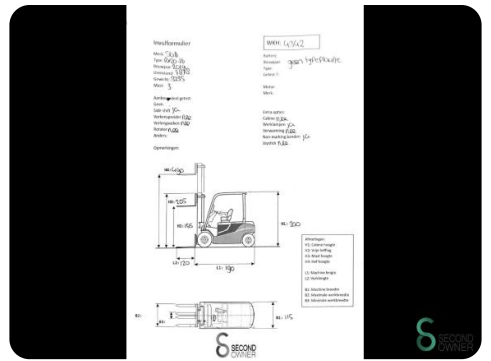

## Forklift - Still RX20-16

WKH.4342

Elektric

4950mm

1400kg

7878

2019

<b>Brand</b>	Still
<b>Model</b>	RX20-16
<b>Year</b>	2019

### Specifications

<b>Drive</b>	Elektric
<b>Battery voltage</b>	48V
<b>Free lift</b>	1650mm
<b>Overhead clearance</b>	2150mm
<b>Attachment</b>	Side-shift
<b>Fork length</b>	1100mm

### Dimensions

<b>Length</b>	1900
<b>Width</b>	1150
<b>Height</b>	2050
<b>Weight</b>	3235

Havenweg 6  
6603AS Wijchen

T: +31 6 11462913  
E: Koen@secondowner.com  
W: <https://secondowner.com>