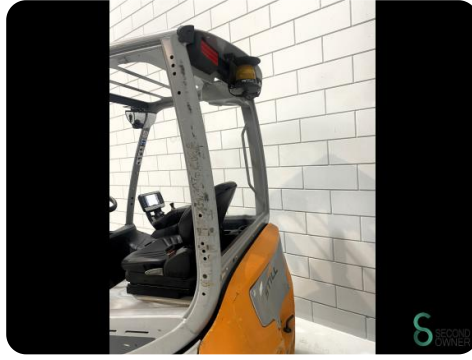

Havenweg 6
6603AS Wijchen

T: +31 6 11462913
E: Koen@secondowner.com
W: <https://secondowner.com>