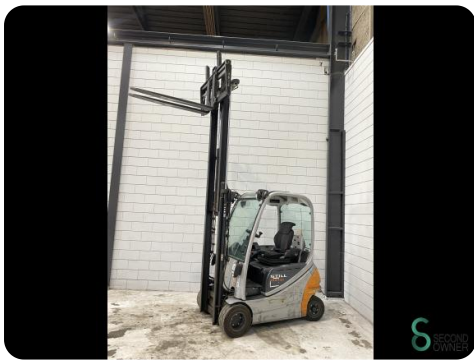

Forklift - Still RX20-20P

Forklift - Still RX20-20P

WKH.4713

Elektric

5250mm

1300kg

19432

2010

Brand	Still
Model	RX20-20P
Year	2010

Specifications

Drive	Elektric
Capacity	625Ah
Options	Free-lift, Radio
Free lift	1780mm
Maximum fork width	950mm
Overhead clearance	2250mm

Dimensions

Length	2051
Width	1149
Height	2180
Weight	3225