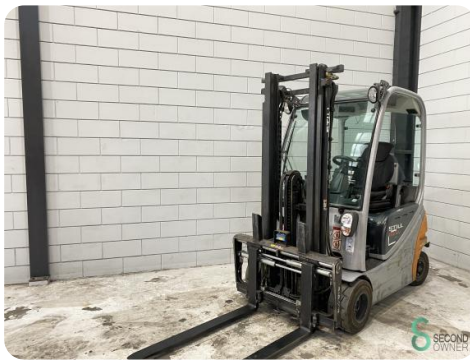

Forklift - Still RX20-20P

Forklift - Still RX20-20P

WKH.4713

Elektric

5250mm

1300kg

19432

2010

Brand	Still
Model	RX20-20P
Year	2010

Specifications

Drive	Elektric
Capacity	625Ah
Options	Free-lift, Radio
Free lift	1780mm
Maximum fork width	950mm
Overhead clearance	2250mm

Dimensions

Length	2051
Width	1149
Height	2180
Weight	3225