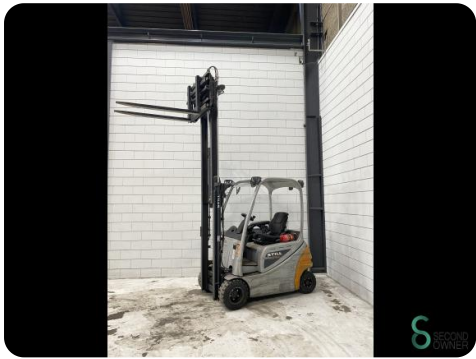

Forklift - Still RX20-20P

Forklift - Still RX20-20P

WKH.3824

Elektric

3100mm

2000kg

9904

2016

Brand Still

Model RX20-20P

Year 2016

Specifications

Drive	Elektric
Capacity	625Ah
Options	Joystick, Work lights
Free lift	1450mm
Maximum fork width	1700mm
Overhead clearance	2100mm

Dimensions

Length	2200
Width	1150
Height	2100
Weight	3187