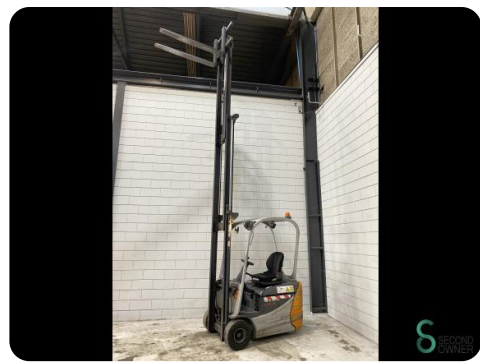

Forklift - Still RX50-13

Forklift - Still RX50-13

WKH.4712

Elektric

5250mm

1250kg

5195

2008

Brand	Still
Model	RX50-13
Year	2008

Specifications

Drive	Elektric
Capacity	805Ah
Brand/Type	7 HPZS 875
Battery voltage	24V
Battery year of construction	2007
Free lift	1780mm

Dimensions

Length	1800
Width	1150
Height	2250
Weight	4800