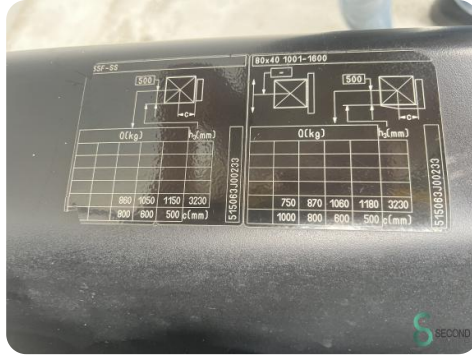

## Forklift - Still RX50-13

WKH.4627

Elektric

3330mm

1300kg

3828

2018

<b>Brand</b>	Still
<b>Model</b>	RX50-13
<b>Year</b>	2018

### Specifications

<b>Drive</b>	Elektric
<b>Capacity</b>	875Ah
<b>Brand/Type</b>	Tabi 24V 7 PZS 875
<b>Battery voltage</b>	24V
<b>Battery year of construction</b>	2018
<b>Overhead clearance</b>	2120mm

### Dimensions

<b>Length</b>	1750
<b>Width</b>	1000
<b>Height</b>	2120
<b>Weight</b>	2688

Havenweg 6  
6603AS Wijchen

T: +31 6 11462913  
E: Koen@secondowner.com  
W: <https://secondowner.com>