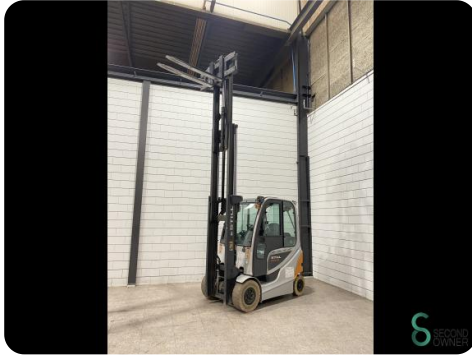

Forklift - Still RX60-25

Forklift - Still RX60-25

WKH6.247

Elektric

4500mm

2500kg

3356

2018

Brand	Still
Model	RX60-25
Year	2018

Specifications

Drive	Elektric
Capacity	620Ah
Brand/Type	Still
Battery voltage	80V
Battery year of construction	2018
Options	Work lights, Free-lift, Non-marking tires, Full cabin, Verwarming

Dimensions

Length	2550
Width	1200
Height	2150
Weight	4651

STILL	
Modell-Typ / Serial no. - No. de série - Serien-Nr. / year - année - Baujahr	
RX 60-25 / 516345J00891 / 2018	
Rated capacity / Capacité nominale / Nenntragfähigkeit	2500 kg (without mast) / 3292 kg (with mast)
Battery voltage / tension de batterie / Batteriespannung	80 V
Rated input power / Puissance nominale / Nennleistung	15,0 kW
max. 1636 kg	max. 1480 kg

STILL	
E-4 P2S 620 STILL, A	
Model	R25705
Serial no.	0005180823002
Capacity	620 Ah
Weight	1522 kg
Year	2111
Manufacturer	TAB
Production date	7/2018

Havenweg 6
6603AS Wijchen

T: +31 6 11462913
E: Koen@secondowner.com
W: <https://secondowner.com>