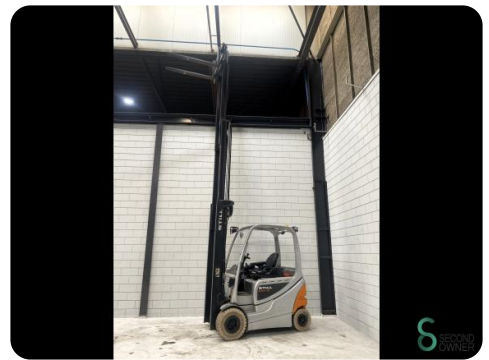

Forklift - Still RX60-25

Forklift - Still RX60-25

WKH.4496

Elektric

6050mm

2500kg

6660

2017

Brand	Still
Model	RX60-25
Year	2017

Specifications

Drive	Elektric
Capacity	620Ah
Battery voltage	80V
Free lift	2200mm
Overhead clearance	2759mm
Fork length	1200mm

Dimensions

Length	2400
Width	1250
Height	2750
Weight	5054