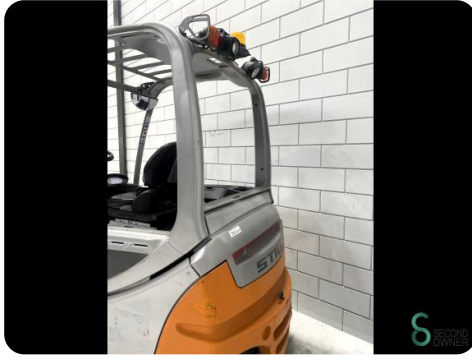

Forklift - Still RX60-25

Forklift - Still RX60-25

WKH.4496

Elektric

6050mm

2500kg

6660

2017

Brand	Still
Model	RX60-25
Year	2017

Specifications

Drive	Elektric
Capacity	620Ah
Battery voltage	80V
Free lift	2200mm
Overhead clearance	2759mm
Fork length	1200mm

Dimensions

Length	2400
Width	1250
Height	2750
Weight	5054