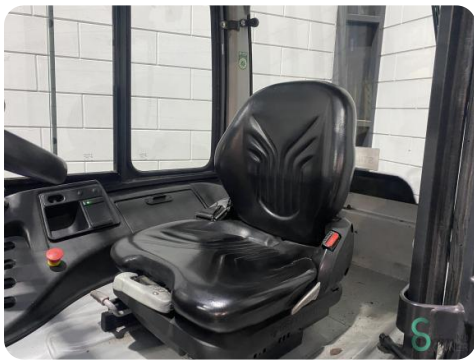

Havenweg 6
6603AS Wijchen

T: +31 6 11462913
E: Koen@secondowner.com
W: <https://secondowner.com>