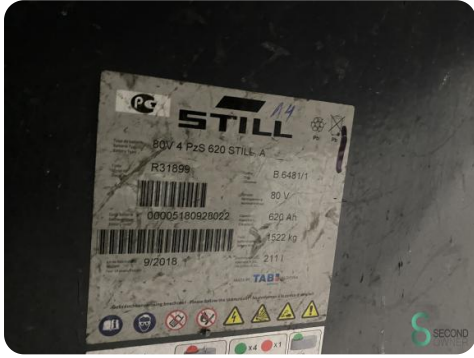

Forklift - Still RX60-25

Forklift - Still RX60-25

WKH5.816

Elektric

3320mm

2500kg

11475

2018

Brand	Still
Model	RX60-25
Year	2018

Specifications

Drive	Elektric
Capacity	620Ah
Brand/Type	Still
Battery voltage	80V
Battery year of construction	2018
Options	Work lights, Verwarming, Full cabin

Dimensions

Length	2450
Width	1200
Height	2300
Weight	4651

Havenweg 6
6603AS Wijchen

T: +31 6 11462913
E: Koen@secondowner.com
W: <https://secondowner.com>