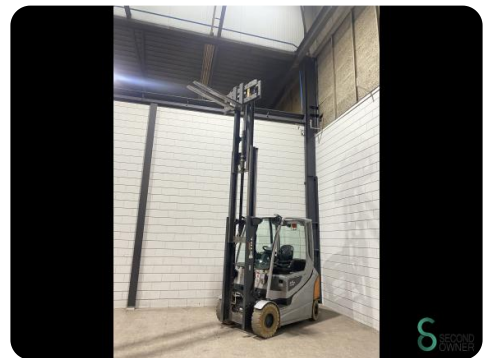

Forklift - Still RX60-25

Forklift - Still RX60-25

WKH.4435

Elektric

4500mm

2500kg

4432

2019

Brand Still

Model RX60-25

Year 2019

Specifications

Drive	Elektric
Capacity	620Ah
Battery voltage	80V
Options	Non-marking tires, Work lights
Free lift	1500mm
Overhead clearance	2150mm

Dimensions

Length	2400
Width	1300
Height	2150
Weight	4651