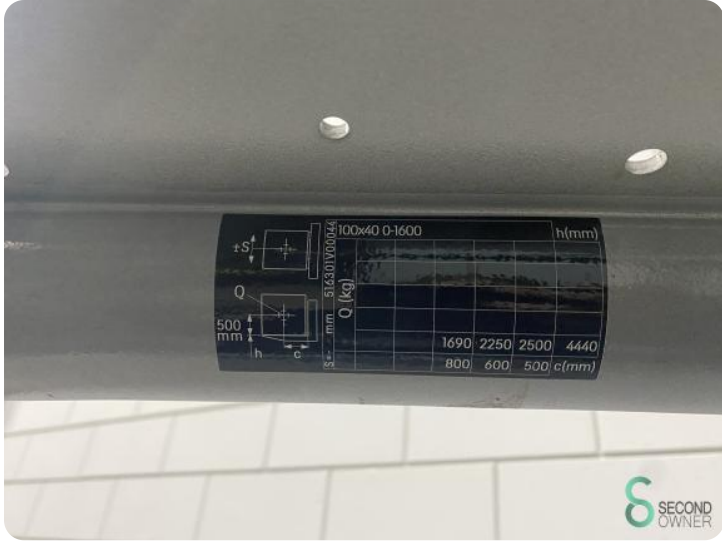

Brand Still

Model RX60-25

Year 2019

Specifications

Drive	Elektric
Capacity	620Ah
Battery voltage	80V
Options	Non-marking tires, Work lights
Free lift	1500mm
Overhead clearance	2150mm

Dimensions

Length	2400
Width	1300
Height	2150
Weight	4651