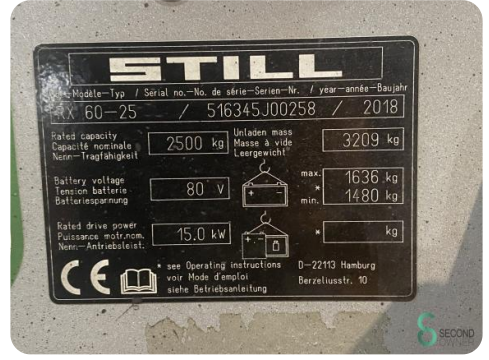

Brand Still

Model RX60-25

Year 2018

Specifications

Drive	Elektric
Capacity	620Ah
Battery test result	91%
Brand/Type	GNB 4 PZS 620
Free lift	1300mm
Overhead clearance	2140mm

Dimensions

Length	2500
Width	1200
Height	2140
Weight	4651