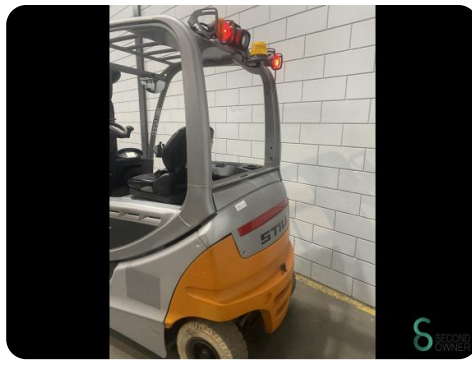

Forklift - Still RX60-25

Forklift - Still RX60-25

WKH.4274

2500kg

4500mm

2018

2191

Elektric

Brand Still

Model RX60-25

Year 2018

Specifications

Drive	Elektric
Capacity	620Ah
Battery test result	91%
Brand/Type	GNB 4 PZS 620
Free lift	1300mm
Overhead clearance	2140mm

Dimensions

Length	2500
Width	1200
Height	2140
Weight	4651