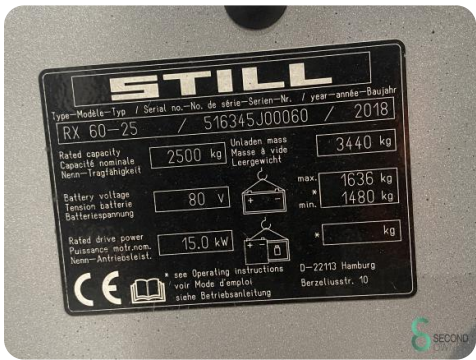

Forklift - Still RX60-25

Forklift - Still RX60-25

WKH.4378

Elektric

5400mm

2500kg

3165

2018

Brand Still

Model RX60-25

Year 2018

Specifications

Drive	Elektric
Capacity	620Ah
Brand/Type	Hoppecke 80 V4HPZS 629
Battery year of construction	2017
Free lift	1650mm
Overhead clearance	2500mm

Dimensions

Length	2328
Width	1200
Height	2500
Weight	4651