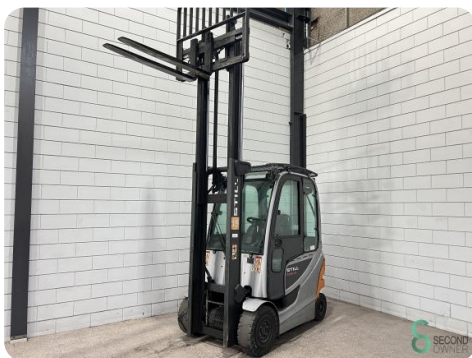

## Forklift - Still RX60-25

## Forklift - Still RX60-25

WKH5.782

Elektric

3330mm

2500kg

11483

2018

<b>Brand</b>	Still
<b>Model</b>	RX60-25
<b>Year</b>	2018

### Specifications

<b>Drive</b>	Elektric
<b>Capacity</b>	620Ah
<b>Brand/Type</b>	Still 4PzS620
<b>Battery voltage</b>	80V
<b>Battery year of construction</b>	2018
<b>Options</b>	Work lights, Full cabin

### Dimensions

<b>Length</b>	2328
<b>Width</b>	1199
<b>Height</b>	2300
<b>Weight</b>	4651

Havenweg 6  
6603AS Wijchen

T: +31 6 11462913  
E: [Koen@secondowner.com](mailto:Koen@secondowner.com)  
W: <https://secondowner.com>