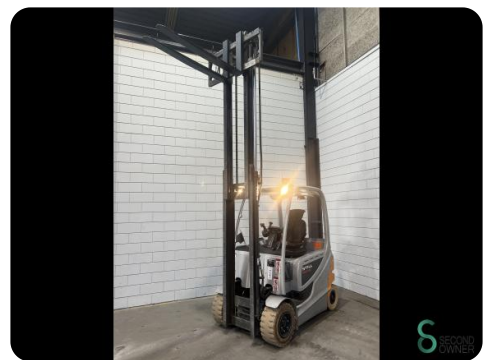

Forklift - Still RX60-30

Forklift - Still RX60-30

WKH.4207

Elektric

3800mm

3000kg

16331

2008

Brand	Still
Model	RX60-30
Year	2008

Specifications

Drive	Elektric
Capacity	620Ah
Brand/Type	Midac 4PZS 620
Battery voltage	80V
Battery year of construction	2018
Options	Work lights, Joystick, Non-marking tires

Dimensions

Length	2403
Width	1198
Height	2450
Weight	5152

Havenweg 6
6603AS Wijchen

T: +31 6 11462913
E: Koen@secondowner.com
W: <https://secondowner.com>