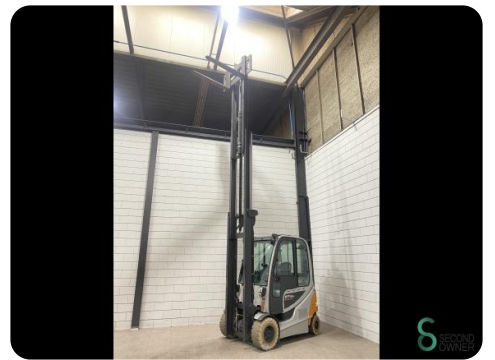

Forklift - Still RX60-30

Forklift - Still RX60-30

WKH5.414

Elektric

6050mm

3000kg

9965

2017

Brand	Still
Model	RX60-30
Year	2017

Specifications

Drive	Elektric
Capacity	620Ah
Inspection valid until	06.2025
Options	Non-marking tires, Full cabin, Free-lift, Work lights
Free lift	2120mm
Maximum fork width	900mm

Dimensions

Length	2450
Width	1200
Height	2740
Weight	5152

Havenweg 6
6603AS Wijchen

T: +31 6 11462913
E: Koen@secondowner.com
W: <https://secondowner.com>