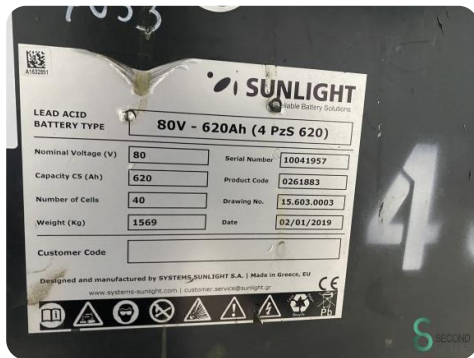

## Forklift - Still RX60-30

WKH.3559

Elektric

4950mm

3000kg

11844

2018

<b>Brand</b>	Still
<b>Model</b>	RX60-30
<b>Year</b>	2018

### Specifications

<b>Drive</b>	Elektric
<b>Capacity</b>	620Ah
<b>Battery voltage</b>	80V
<b>Options</b>	Radio, Non-marking tires, Work lights, Full cabin
<b>Free lift</b>	1550mm
<b>Maximum fork width</b>	1200mm

### Dimensions

<b>Length</b>	2403
<b>Width</b>	1198
<b>Height</b>	2350
<b>Weight</b>	5288

Havenweg 6  
6603AS Wijchen

T: +31 6 11462913  
E: [Koen@secondowner.com](mailto:Koen@secondowner.com)  
W: <https://secondowner.com>