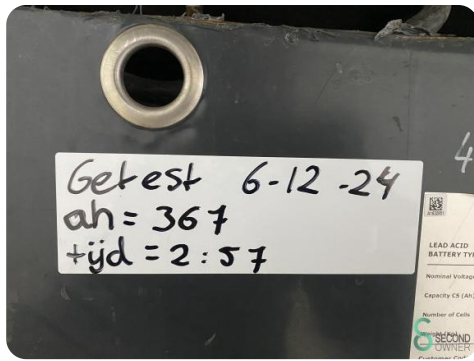

## Forklift - Still RX60-30

WKH.3559

Elektric

4950mm

3000kg

11844

2018

<b>Brand</b>	Still
<b>Model</b>	RX60-30
<b>Year</b>	2018

### Specifications

<b>Drive</b>	Elektric
<b>Capacity</b>	620Ah
<b>Battery voltage</b>	80V
<b>Options</b>	Radio, Non-marking tires, Work lights, Full cabin
<b>Free lift</b>	1550mm
<b>Maximum fork width</b>	1200mm

### Dimensions

<b>Length</b>	2403
<b>Width</b>	1198
<b>Height</b>	2350
<b>Weight</b>	5288

Havenweg 6  
6603AS Wijchen

T: +31 6 11462913  
E: [Koen@secondowner.com](mailto:Koen@secondowner.com)  
W: <https://secondowner.com>