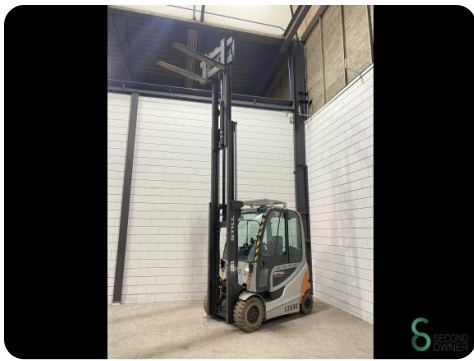

## Forklift - Still RX60-30

## Forklift - Still RX60-30

WKH.3559

Elektric

4950mm

3000kg

11844

2018

<b>Brand</b>	Still
<b>Model</b>	RX60-30
<b>Year</b>	2018

### Specifications

<b>Drive</b>	Elektric
<b>Capacity</b>	620Ah
<b>Battery voltage</b>	80V
<b>Options</b>	Radio, Non-marking tires, Work lights, Full cabin
<b>Free lift</b>	1550mm
<b>Maximum fork width</b>	1200mm

### Dimensions

<b>Length</b>	2403
<b>Width</b>	1198
<b>Height</b>	2350
<b>Weight</b>	5288

Havenweg 6  
6603AS Wijchen

T: +31 6 11462913  
E: [Koen@secondowner.com](mailto:Koen@secondowner.com)  
W: <https://secondowner.com>