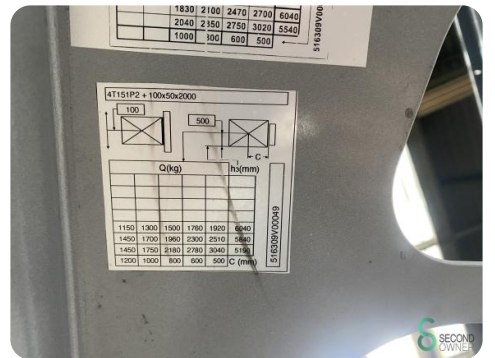

Brand Still

Model RX60-35

Year 2019

Specifications

Drive	Elektric
Capacity	775Ah
Brand/Type	Still
Battery voltage	80V
Options	Non-marking tires, Work lights, Free-lift
Free lift	2200mm

Dimensions

Length	2600
Width	1300
Height	2750
Weight	5539