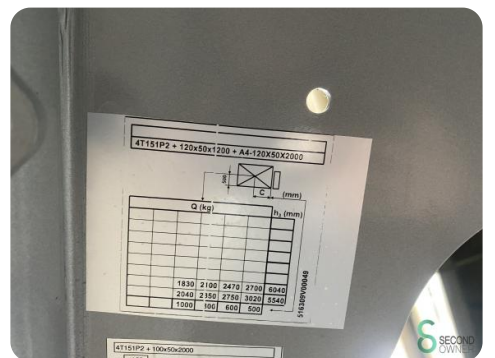

Brand Still

Model RX60-35

Year 2019

Specifications

Drive	Elektric
Capacity	775Ah
Brand/Type	Still
Battery voltage	80V
Options	Non-marking tires, Work lights, Free-lift
Free lift	2200mm

Dimensions

Length	2600
Width	1300
Height	2750
Weight	5539