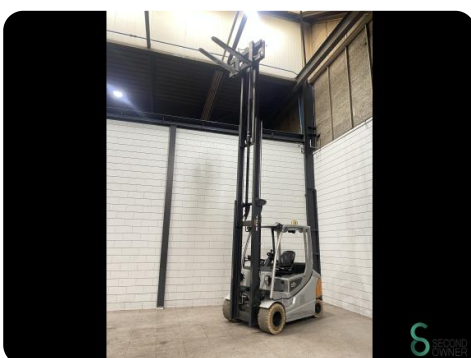

Forklift - Still RX60-35

Forklift - Still RX60-35

WKH6.246

3500kg

6040mm

2019

10304

Elektric

Brand Still

Model RX60-35

Year 2019

Specifications

Drive	Elektric
Capacity	775Ah
Brand/Type	Still
Battery voltage	80V
Options	Non-marking tires, Work lights, Free-lift
Free lift	2200mm

Dimensions

Length	2600
Width	1300
Height	2750
Weight	5539