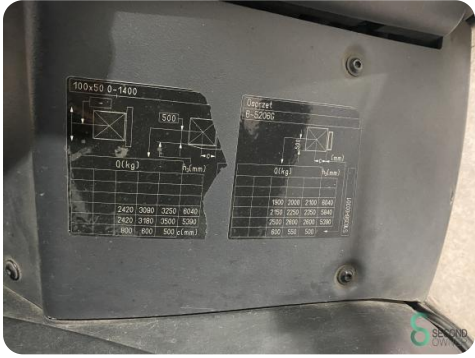

Brand Still

Model RX60-35

Year 2017

Specifications

Drive	Elektric
Capacity	775Ah
Battery test result	68%
Brand/Type	Benning
Battery voltage	80V
Battery year of construction	2017

Dimensions

Length	2550
Width	1300
Height	2700
Weight	5539