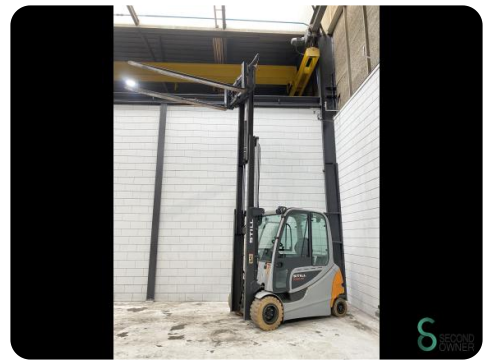

## Forklift - Still RX60-35

## Forklift - Still RX60-35

WKH.4686

Elektric

4600mm

3500kg

11528

2018

**Brand** Still

**Model** RX60-35

**Year** 2018

### Dimensions

<b>Length</b>	2450
<b>Width</b>	1300
<b>Height</b>	2240
<b>Weight</b>	5539

Havenweg 6  
6603AS Wijchen

T: +31 6 11462913  
E: [Koen@secondowner.com](mailto:Koen@secondowner.com)  
W: <https://secondowner.com>