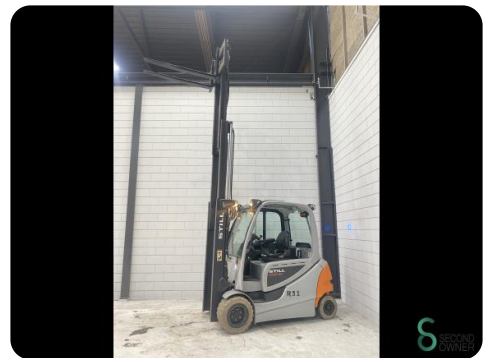

Forklift - Still RX60-35

Forklift - Still RX60-35

WKH.4545

Elektric

4500mm

3500kg

1242

2019

Brand Still

Model RX60-35

Year 2019

Specifications

Drive	Elektric
Capacity	775Ah
Brand/Type	Still 80V 5 PZS 775
Battery voltage	80V
Battery year of construction	2019
Free lift	1500mm

Dimensions

Length	2523
Width	1250
Height	2130
Weight	5539