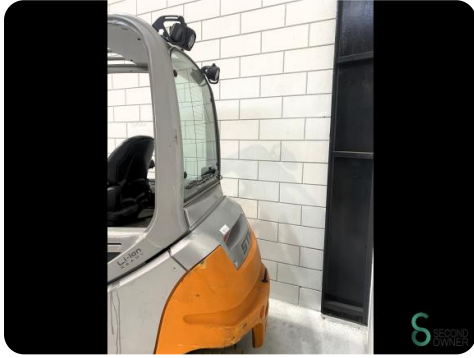

Havenweg 6
6603AS Wijchen

T: +31 6 11462913
E: Koen@secondowner.com
W: <https://secondowner.com>