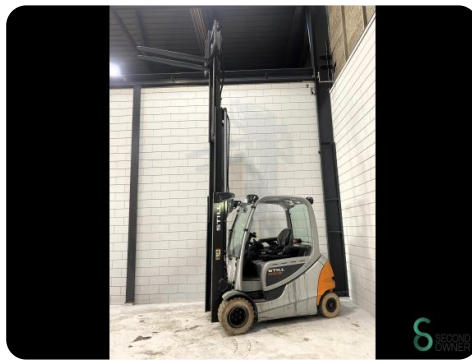

Forklift - Still RX60-35

Forklift - Still RX60-35

WKH.4497

Elektric

4950mm

3500kg

3612

2019

Brand	Still
Model	RX60-35
Year	2019

Specifications

Drive	Elektric
Capacity	775Ah
Battery test result	85%
Brand/Type	Soester Batterie Systeme 5 PzS 775
Battery year of construction	2021
Free lift	1700mm

Dimensions

Length	2523
Width	1350
Height	2300
Weight	5539

Havenweg 6
6603AS Wijchen

T: +31 6 11462913
E: Koen@secondowner.com
W: <https://secondowner.com>