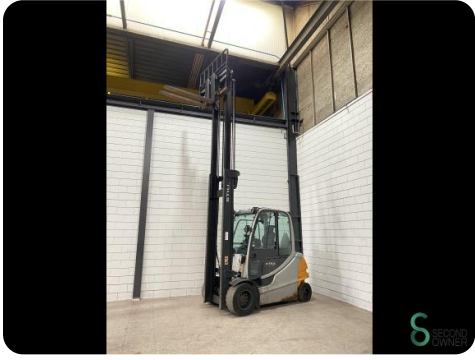

Forklift - Still RX60-40

Forklift - Still RX60-40

WKH5.455

Elektric

4910mm

4000kg

15936

2007

Brand	Still
Model	RX60-40
Year	2007

Specifications

Drive	Elektric
Capacity	930Ah
Options	Joystick, Full cabin, Work lights, Verwarming, Radio
Maximum fork width	1150mm
Overhead clearance	3180mm
Attachment	Side-shift, Fork positioner

Dimensions

Length	2900
Width	1250
Height	3180
Weight	6477

Havenweg 6
6603AS Wijchen

T: +31 6 11462913
E: Koen@secondowner.com
W: <https://secondowner.com>