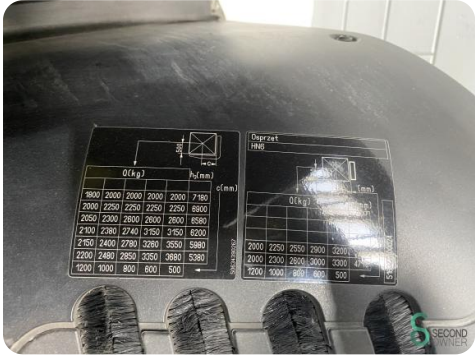

Brand Still

Model RX60-40

Year 2017

Specifications

Drive	Elektric
Capacity	930Ah
Free lift	1850mm
Overhead clearance	2600mm
Fork length	1300mm
Lifting capacity	4000kg

Dimensions

Length	2886
Width	1400
Height	2600
Weight	7200