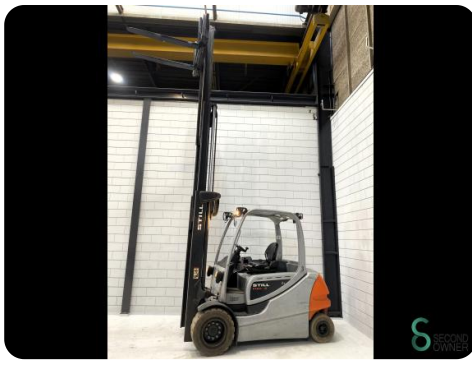

Forklift - Still RX60-40

Forklift - Still RX60-40

WKH.4402

Elektric

5450mm

4000kg

10891

2017

Brand Still

Model RX60-40

Year 2017

Specifications

Drive	Elektric
Capacity	930Ah
Free lift	1850mm
Overhead clearance	2600mm
Fork length	1300mm
Lifting capacity	4000kg

Dimensions

Length	2886
Width	1400
Height	2600
Weight	7200