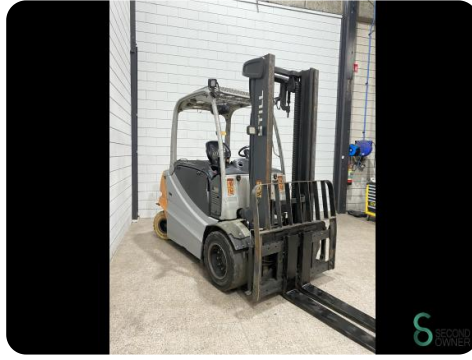

Forklift - Still RX60-45

Forklift - Still RX60-45

WKH5.444

Elektric

3500mm

4500kg

29906

2011

Brand Still

Model RX60-45

Year 2011

Specifications

Drive Elektric

Capacity 930Ah

Brand/Type Hawker

Battery voltage 80V

Battery year of construction 2019

Options Work lights, Non-marking tires

Dimensions

Length 3050

Width 1400

Height 2480

Weight 6793

Havenweg 6
6603AS Wijchen