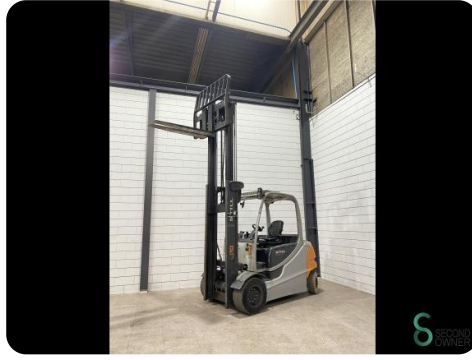

Forklift - Still RX60-45

Forklift - Still RX60-45

WKH5.444

Elektric

3500mm

4500kg

29906

2011

Brand Still

Model RX60-45

Year 2011

Specifications

Drive Elektric

Capacity 930Ah

Brand/Type Hawker

Battery voltage 80V

Battery year of construction 2019

Options Work lights, Non-marking tires

Dimensions

Length 3050

Width 1400

Height 2480

Weight 6793

Havenweg 6
6603AS Wijchen