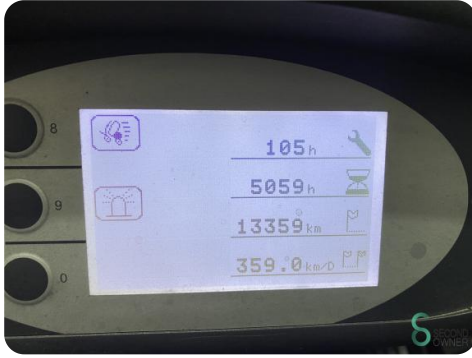

## Forklift - Still RX60-50

WKH.4767

Elektric

7180mm

5000kg

5059

2018

<b>Brand</b>	Still
<b>Model</b>	RX60-50
<b>Year</b>	2018

### Specifications

<b>Drive</b>	Elektric
<b>Capacity</b>	930Ah
<b>Battery voltage</b>	80V
<b>Battery year of construction</b>	2018
<b>Options</b>	Work lights, Free-lift, Half cabin
<b>Free lift</b>	2050mm

### Dimensions

<b>Length</b>	2900
<b>Width</b>	1400
<b>Height</b>	2800
<b>Weight</b>	7688

Havenweg 6  
6603AS Wijchen

T: +31 6 11462913  
E: Koen@secondowner.com  
W: <https://secondowner.com>