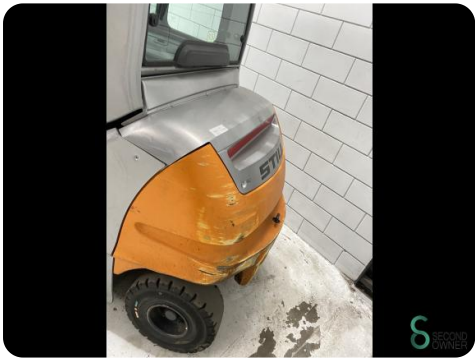

## Forklift - Still RX60-50

## Forklift - Still RX60-50

WKH.4767

Elektric

7180mm

5000kg

5059

2018

<b>Brand</b>	Still
<b>Model</b>	RX60-50
<b>Year</b>	2018

### Specifications

<b>Drive</b>	Elektric
<b>Capacity</b>	930Ah
<b>Battery voltage</b>	80V
<b>Battery year of construction</b>	2018
<b>Options</b>	Work lights, Free-lift, Half cabin
<b>Free lift</b>	2050mm

### Dimensions

<b>Length</b>	2900
<b>Width</b>	1400
<b>Height</b>	2800
<b>Weight</b>	7688

Havenweg 6  
6603AS Wijchen

T: +31 6 11462913  
E: Koen@secondowner.com  
W: <https://secondowner.com>