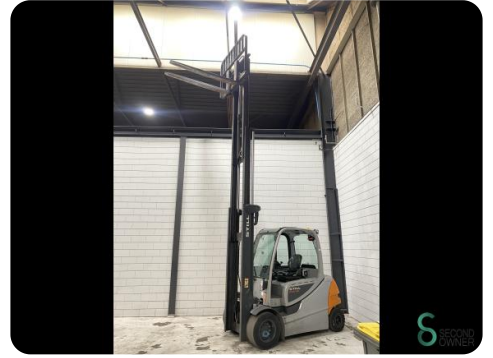

## Forklift - Still RX60-50

## Forklift - Still RX60-50

WKH.4767

Elektric

7180mm

5000kg

5059

2018

<b>Brand</b>	Still
<b>Model</b>	RX60-50
<b>Year</b>	2018

### Specifications

<b>Drive</b>	Elektric
<b>Capacity</b>	930Ah
<b>Battery voltage</b>	80V
<b>Battery year of construction</b>	2018
<b>Options</b>	Work lights, Free-lift, Half cabin
<b>Free lift</b>	2050mm

### Dimensions

<b>Length</b>	2900
<b>Width</b>	1400
<b>Height</b>	2800
<b>Weight</b>	7688

Havenweg 6  
6603AS Wijchen

T: +31 6 11462913  
E: Koen@secondowner.com  
W: <https://secondowner.com>