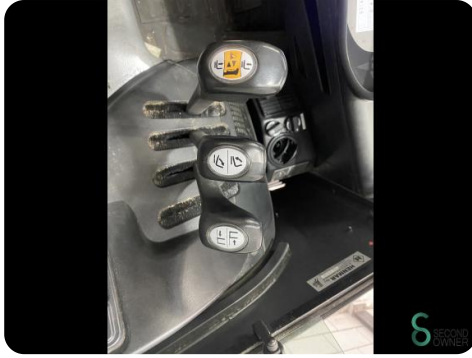

Havenweg 6
6603AS Wijchen

T: +31 6 11462913
E: Koen@secondowner.com
W: <https://secondowner.com>