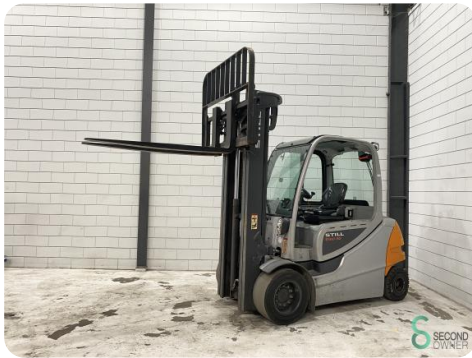

## Forklift - Still RX60-50

## Forklift - Still RX60-50

WKH.4767

Elektric

7180mm

5000kg

5059

2018

<b>Brand</b>	Still
<b>Model</b>	RX60-50
<b>Year</b>	2018

### Specifications

<b>Drive</b>	Elektric
<b>Capacity</b>	930Ah
<b>Battery voltage</b>	80V
<b>Battery year of construction</b>	2018
<b>Options</b>	Work lights, Free-lift, Half cabin
<b>Free lift</b>	2050mm

### Dimensions

<b>Length</b>	2900
<b>Width</b>	1400
<b>Height</b>	2800
<b>Weight</b>	7688

Havenweg 6  
6603AS Wijchen

T: +31 6 11462913  
E: Koen@secondowner.com  
W: <https://secondowner.com>