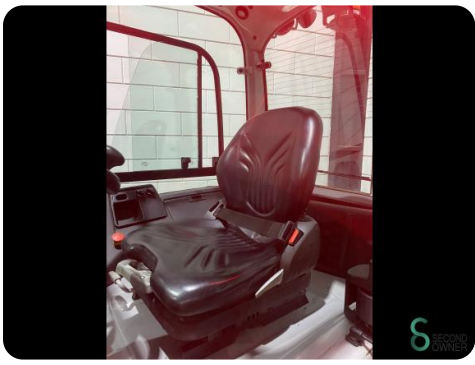

Brand Still

Model RX60-50

Year 2017

Specifications

Drive	Elektric
Capacity	930Ah
Brand/Type	Hoppecke
Battery voltage	80V
Battery year of construction	2017
Inspection valid until	05.2025

Dimensions

Length	2950
Width	1400
Height	2460
Weight	7586