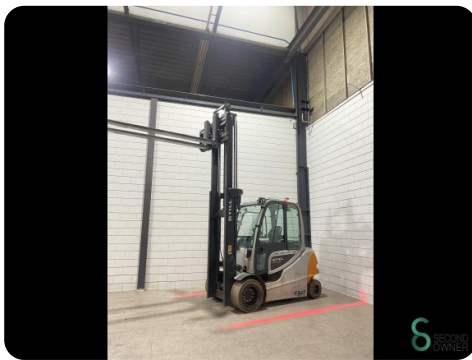

Forklift - Still RX60-50

Forklift - Still RX60-50

WKH5.478

Elektric

3480mm

5000kg

15587

2017

Brand Still

Model RX60-50

Year 2017

Specifications

Drive	Elektric
Capacity	930Ah
Brand/Type	Hoppecke
Battery voltage	80V
Battery year of construction	2017
Inspection valid until	05.2025

Dimensions

Length	2950
Width	1400
Height	2460
Weight	7586