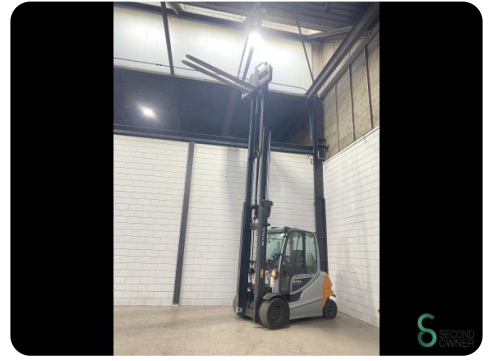

Forklift - Still RX60-50/600

Forklift - Still RX60-50/600

WKH.4468

Elektric

6320mm

5000kg

4145

2014

Brand	Still
Model	RX60-50/600
Year	2014

Specifications

Drive	Elektric
Capacity	930Ah
Brand/Type	Still
Battery voltage	80V
Battery year of construction	2014
Options	Work lights, Free-lift, Verwarming, Full cabin

Dimensions

Length	3000
Width	1400
Height	2970
Weight	8421

Havenweg 6
6603AS Wijchen

T: +31 6 11462913
E: Koen@secondowner.com
W: <https://secondowner.com>