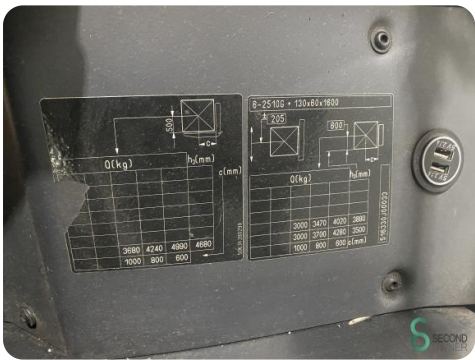

Brand Still

Model RX60-50/600

Year 2018

Specifications

Drive	Elektric
Capacity	930Ah
Brand/Type	Hoppecke
Battery voltage	80V
Battery year of construction	2017
Inspection valid until	03.2025

Dimensions

Length	3050
Width	1400
Height	2820
Weight	7857