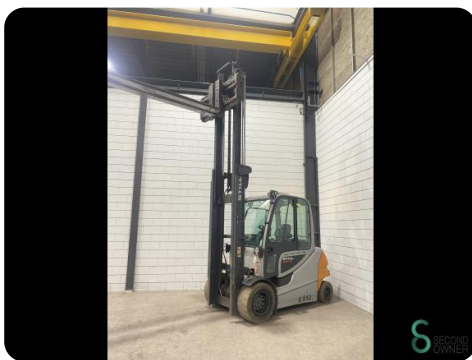

Forklift - Still RX60-50/600

Forklift - Still RX60-50/600

WKH5.479

Elektric

3850mm

4990kg

16387

2018

Brand Still

Model RX60-50/600

Year 2018

Specifications

Drive	Elektric
Capacity	930Ah
Brand/Type	Hoppecke
Battery voltage	80V
Battery year of construction	2017
Inspection valid until	03.2025

Dimensions

Length	3050
Width	1400
Height	2820
Weight	7857