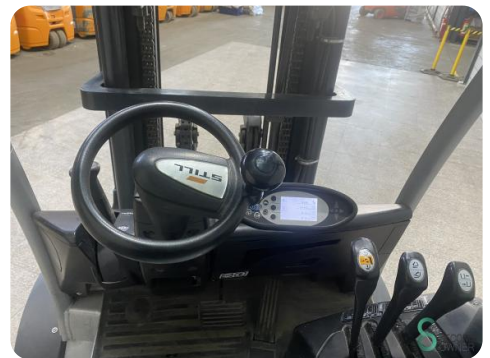

## Forklift - Still RX60-50/600

### Specifications

**Drive** Elektric

**Capacity** 930Ah

**Brand/Type** Hawker

**Battery voltage** 80V

**Inspection valid until** 06.2025

**Options** Non-marking tires, Free-lift, Work lights

### Dimensions

**Length** 3100

**Width** 1400

**Height** 2230

**Weight** 7711

Havenweg 6  
6603AS Wijchen

T: +31 6 11462913  
E: Koen@secondowner.com  
W: <https://secondowner.com>