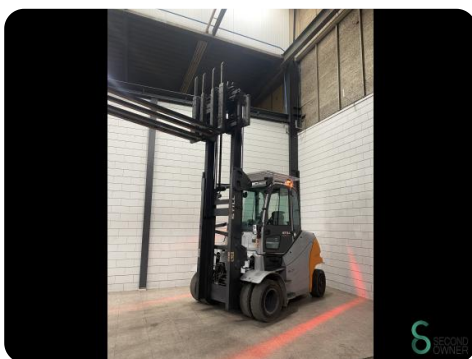

Forklift - Still RX60-70

Forklift - Still RX60-70

WKH6.754

7000kg

3520mm

2019

13119

Elektric

Brand Still

Model RX60-70

Year 2019

Specifications

Drive	Elektric
Capacity	1240Ah
Brand/Type	Still
Battery voltage	80V
Battery year of construction	2019
Inspection valid until	06.2025

Dimensions

Length	3750
Width	2000
Height	2920
Weight	12414