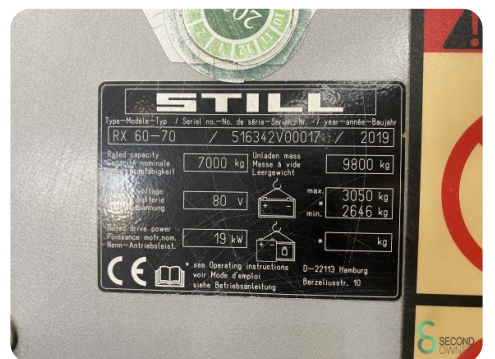

Forklift - Still RX60-70

Forklift - Still RX60-70

WKH6.754

7000kg

3520mm

2019

13119

Elektric

Brand Still

Model RX60-70

Year 2019

Specifications

Drive	Elektric
Capacity	1240Ah
Brand/Type	Still
Battery voltage	80V
Battery year of construction	2019
Inspection valid until	06.2025

Dimensions

Length	3750
Width	2000
Height	2920
Weight	12414