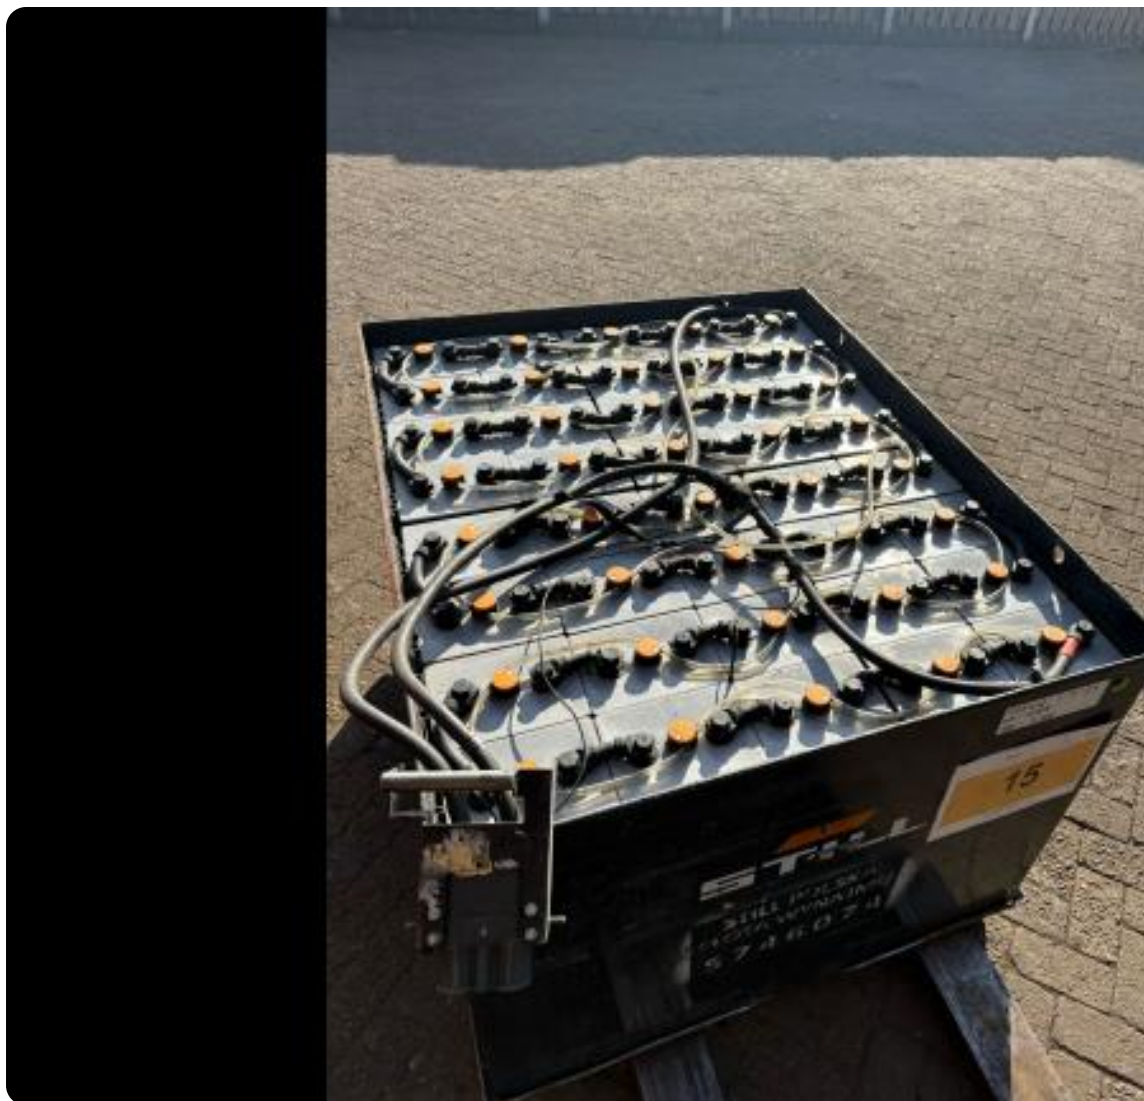

Forklifts - Still RX60-80

Forklifts - Still RX60-80

WKH7.224

8000kg

3230mm

Elektric

2016

11349

Brand Still

Model RX60-80

Year 2016

Specifications

Drive	Elektric
Capacity	1240Ah
Battery test result	86%
Brand/Type	Still
Battery voltage	80V
Battery year of construction	2018

[For all product specifications click here](#)

Dimensions

Length	3600 mm
Width	2150 mm
Height	2780 mm
Weight	13282 kg

Havenweg 6
6603AS Wijchen

T: +31 611462913
E: koen@secondowner.com
W: <https://secondowner.com>