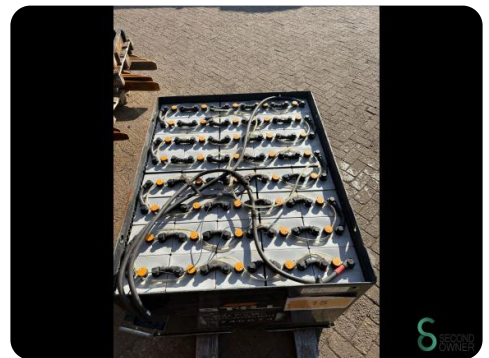

Brand Still

Model RX60-80

Year 2016

Specifications

Drive	Elektric
Capacity	1240Ah
Battery test result	86%
Brand/Type	Still
Battery voltage	80V
Battery year of construction	2018

[For all product specifications click here](#)

Dimensions

Length	3600 mm
Width	2150 mm
Height	2780 mm
Weight	13282 kg

Havenweg 6
6603AS Wijchen

T: +31 611462913
E: koen@secondowner.com
W: <https://secondowner.com>