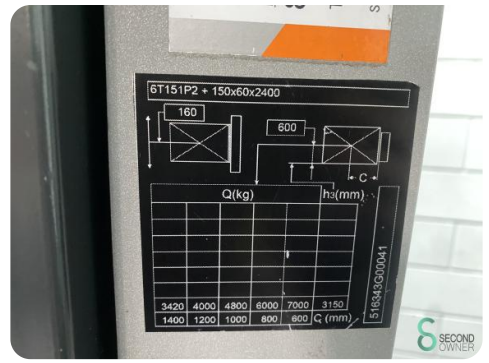

Brand Still

Model RX60-80

Year 2016

Specifications

Drive	Elektric
Capacity	1240Ah
Battery test result	86%
Brand/Type	Still
Battery voltage	80V
Battery year of construction	2018

[For all product specifications click here](#)

Dimensions

Length	3600 mm
Width	2150 mm
Height	2780 mm
Weight	13282 kg

Havenweg 6
6603AS Wijchen

T: +31 611462913
E: koen@secondowner.com
W: <https://secondowner.com>