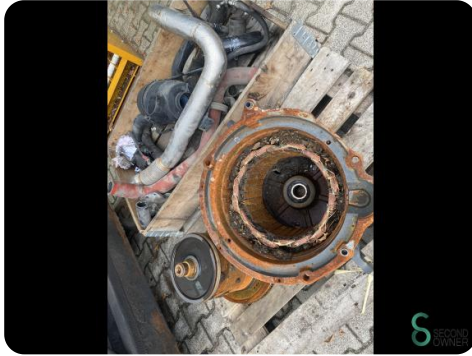

Forklift - Still RX70-60D

Forklift - Still RX70-60D

WKH.4327

Diesel

3550mm

6000kg

11356

2016

Brand Still

Model RX70-60D

Year 2016

Specifications

Drive	Diesel
Options	Work lights, Full cabin, Verwarming
Overhead clearance	2750mm
Lifting capacity	6000kg
Mast	Duplex
Lifting height	3550mm

Dimensions

Length	3400
Width	2000
Height	
Weight	10650