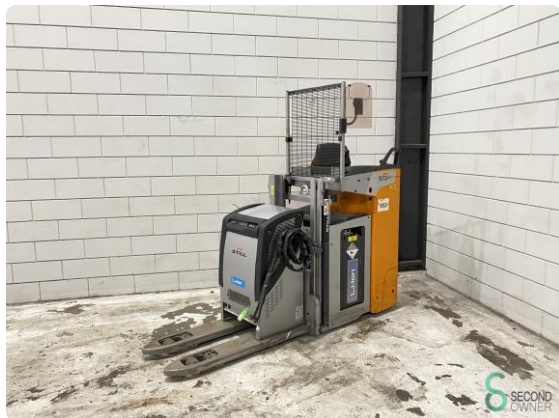

Pallet truck - Still SXD20

Pallet truck - Still SXD20

WKH.4729

Elektric

701

2019

Brand Still

Model SXD20

Year 2019

Specifications

Drive	Elektric
Capacity	205Ah
Inspection valid until	02.2025
Fork length	1150mm
Lifting capacity	2000kg
Lifting height	1660mm

Dimensions

Length	1000
Width	750
Height	
Weight	1306

Havenweg 6
6603AS Wijchen