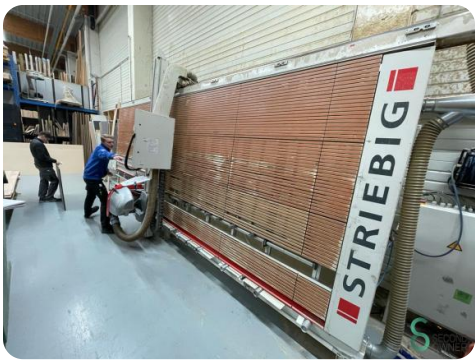

Havenweg 6
6603AS Wijchen

T: +31 6 57668226
E: Glenn@secondowner.com
W: <https://secondowner.com>