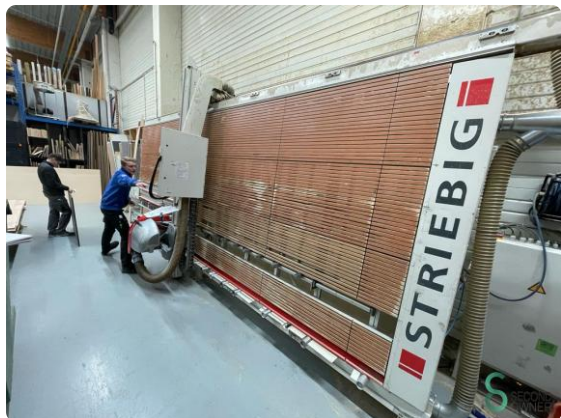

## Vertical panel saw / wall saw - Striebig

## Vertical panel saw / wall saw - Striebig

HOU.2488

2014

**Brand** Striebig

**Model**

**Year** 2014