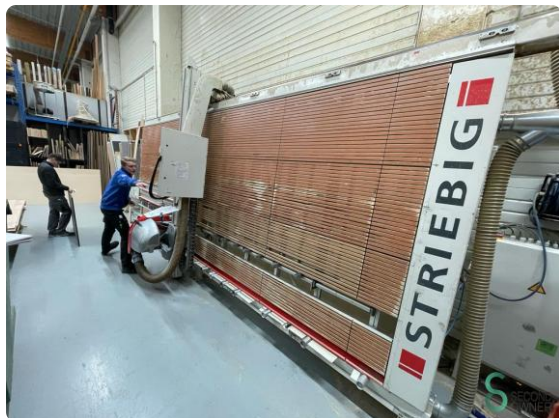

## Vertical panel saw / wall saw - Striebig

## Vertical panel saw / wall saw - Striebig

HOU.2488

2014

**Brand** Striebig

**Model**

**Year** 2014