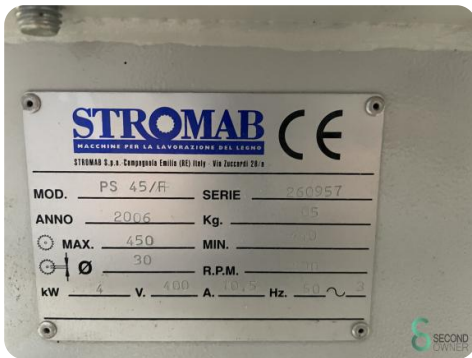

Havenweg 6
6603AS Wijchen

T: +31 6 57668226
E: Glenn@secondowner.com
W: <https://secondowner.com>