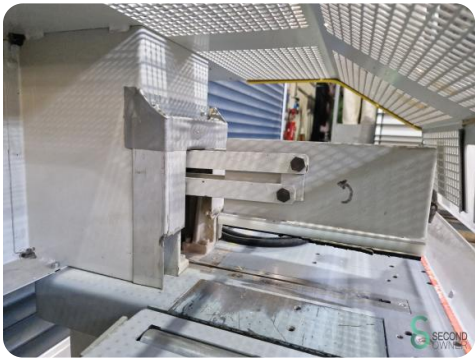

Havenweg 6
6603AS Wijchen

T: +31 6 57668226
E: Glenn@secondowner.com
W: <https://secondowner.com>