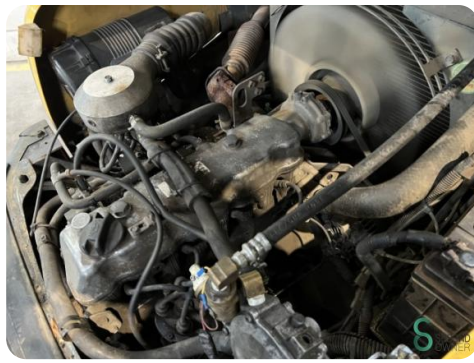

Havenweg 6
6603AS Wijchen

T: +31 6 11462913
E: Koen@secondowner.com
W: <https://secondowner.com>