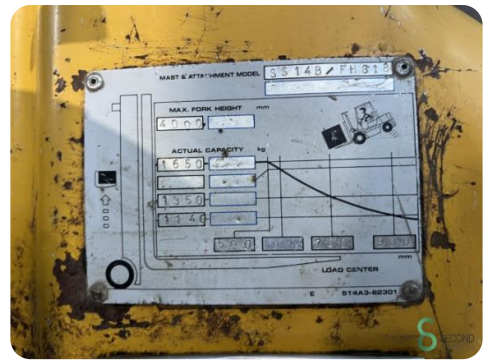

### Specifications

Drive	LPG
Maximum fork width	1060mm
Overhead clearance	2550mm
Attachment	Side-shift
Fork length	1300mm
Lifting capacity	1750kg

### Dimensions

Length

Width

Height

Weight 3000

Havenweg 6  
6603AS Wijchen

T: +31 6 11462913  
E: Koen@secondowner.com  
W: <https://secondowner.com>