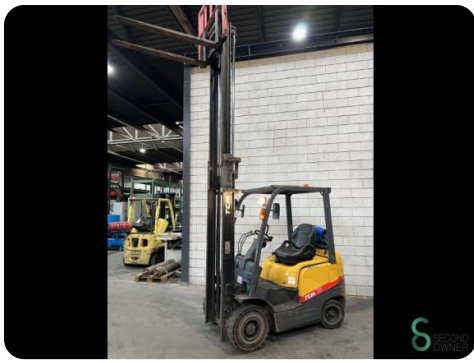

### Specifications

Drive	LPG
Maximum fork width	1060mm
Overhead clearance	2550mm
Attachment	Side-shift
Fork length	1300mm
Lifting capacity	1750kg

### Dimensions

Length

Width

Height

Weight 3000

Havenweg 6  
6603AS Wijchen

T: +31 6 11462913  
E: Koen@secondowner.com  
W: <https://secondowner.com>