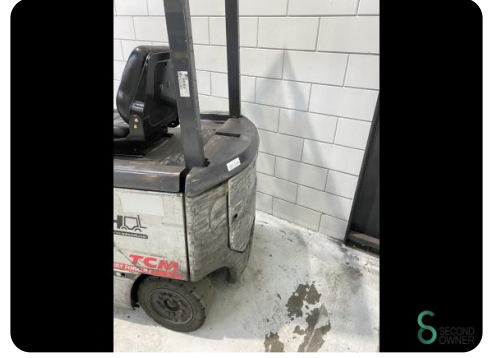

Forklift - TCM FB18-7

Forklift - TCM FB18-7

WKH.4807

Elektric

4850mm

1800kg

20522

2008

Brand TCM

Model FB18-7

Year 2008

Specifications

Drive	Elektric
Battery voltage	48V
Options	Free-lift, Work lights
Free lift	1700mm
Overhead clearance	2150mm
Attachment	Side-shift

Dimensions

Length	2000
Width	1100
Height	2150
Weight	2880