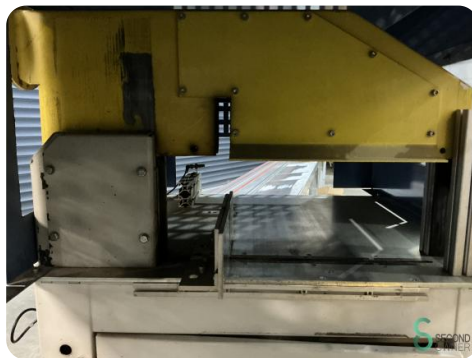

Under-table crosscut saw - Tiger stop MPS MUK 50000

Under-table crosscut saw - Tiger stop MPS MUK 50000

HOU.2334

2007

Brand	Tiger stop
Model	MPS MUK 50000
Year	2007

Specifications

Voltage [V]	400V
--------------------	------

Fuse [A]	16A
-----------------	-----

Motor braked	1
---------------------	---

Dimensions

Length	7400
---------------	------

Width	700
--------------	-----

Height	1000
---------------	------

Weight	
---------------	--