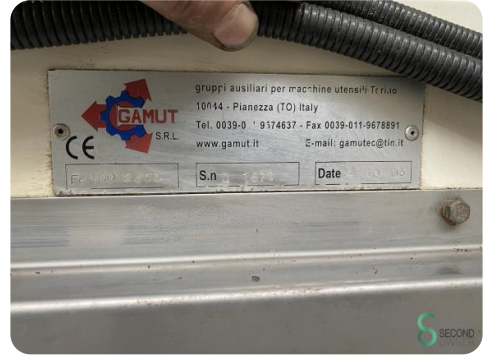

Horizontal lathe - Timesavers 41-900 WRD

Horizontal lathe - Timesavers 41-900 WRD

MET.1091

Brand Timesavers

Model

Year

Specifications

Dimensions

Length

Width

Height

Weight

Havenweg 6
6603AS Wijchen

T: +31 6 14832789
E: Bram@secondowner.com
W: <https://secondowner.com>