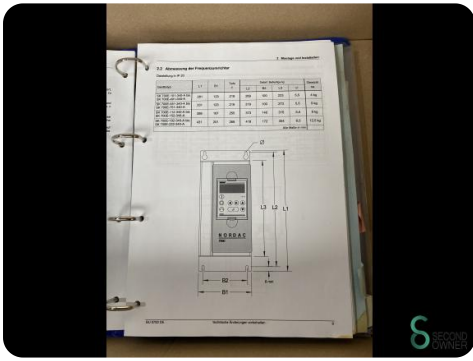

Horizontal lathe - Timesavers 41-900 WRD

Horizontal lathe - Timesavers 41-900 WRD

MET.1091

Brand Timesavers

Model

Year

Specifications

Dimensions

Length

Width

Height

Weight

Havenweg 6
6603AS Wijchen

T: +31 6 14832789
E: Bram@secondowner.com
W: <https://secondowner.com>