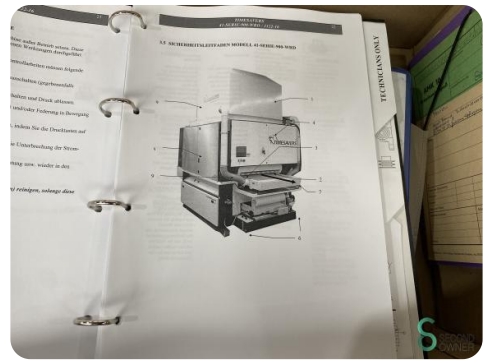

Horizontal lathe - Timesavers 41-900 WRD

Horizontal lathe - Timesavers 41-900 WRD

MET.1091

Brand Timesavers

Model

Year

Specifications

Dimensions

Length

Width

Height

Weight

Havenweg 6
6603AS Wijchen

T: +31 6 14832789
E: Bram@secondowner.com
W: <https://secondowner.com>